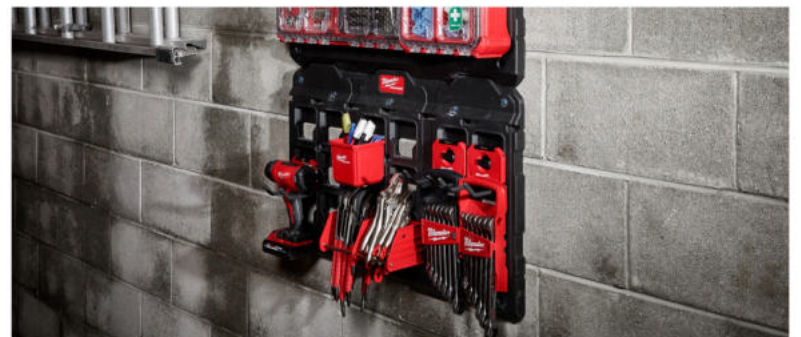

MOUNTING PLATES

RACKS & SHELVES

HOOKS & HOLDERS

BINS & BASKETS

NEW LOWER PRICE

WAS \$160

NOW \$119
\$41 SAVINGS

15PC Combo Wrench Reversible Set - SAE (48-22-9415)